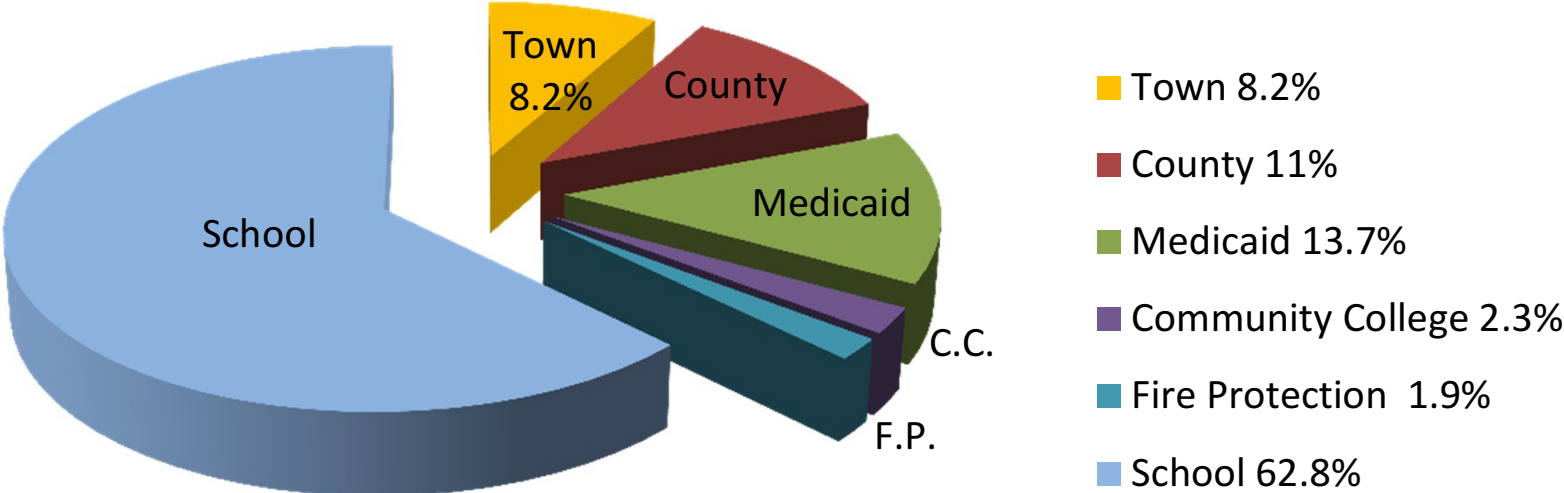

# Portland Town Tax compared to Total Property Tax for Portland properties

**Note: Town taxes are only a small part, 8.2%, of the total property taxes paid for properties owned in Portland**